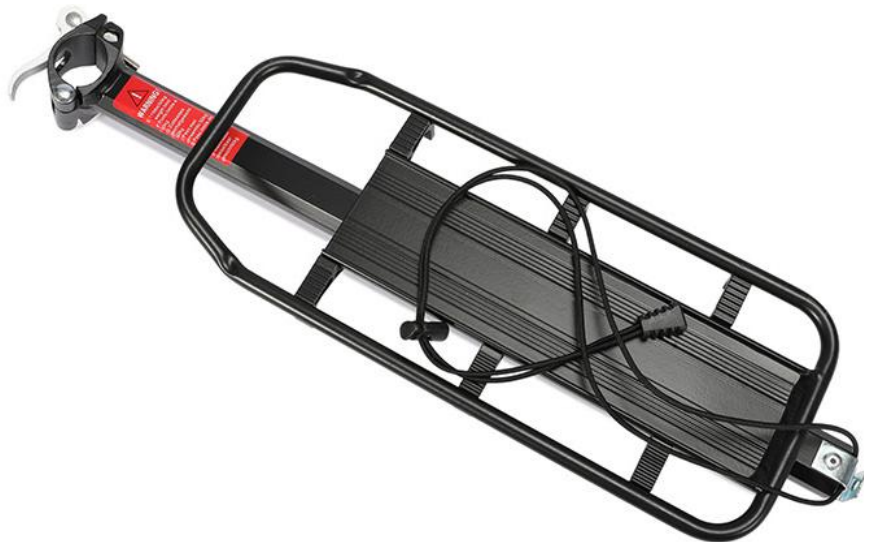

Features:semi-demolition design, easy to
disassemble

Packing:boxed

is_customized:Yes

Fender : optional

CRLR15
UPC#769256712906

Bike Cargo Rack with Fender, 110 LB
Capacity Universal Bicycle Touring Carrier,
Quick Release
Material: Aluminum alloy
Foldable:No
Size:Below 38cm, shelf length 55*width
14.5CM/ panel length 35.5*width 14.5CM
Use:BMX, Cruisers, Kids' Bikes, Mountain
Bikes, Road Bicycles
Weight:1.4KG
Surface Processing Mode:Gloss
Type:Girder frame
Name:Aluminum alloy quick release shelf
Color:Black
Features:semi-demolition design, easy to
disassemble

CRLR16
UPC#769256712913

Frame-mounted for heavier top & side
Loads, carries up to 55 pounds
quick-release mounting system
Adjustable height, fits most 26"-29" Frames
Top fender board splashguard for wet
conditions; durable lightweight aluminum
Rear light enhance your visibility