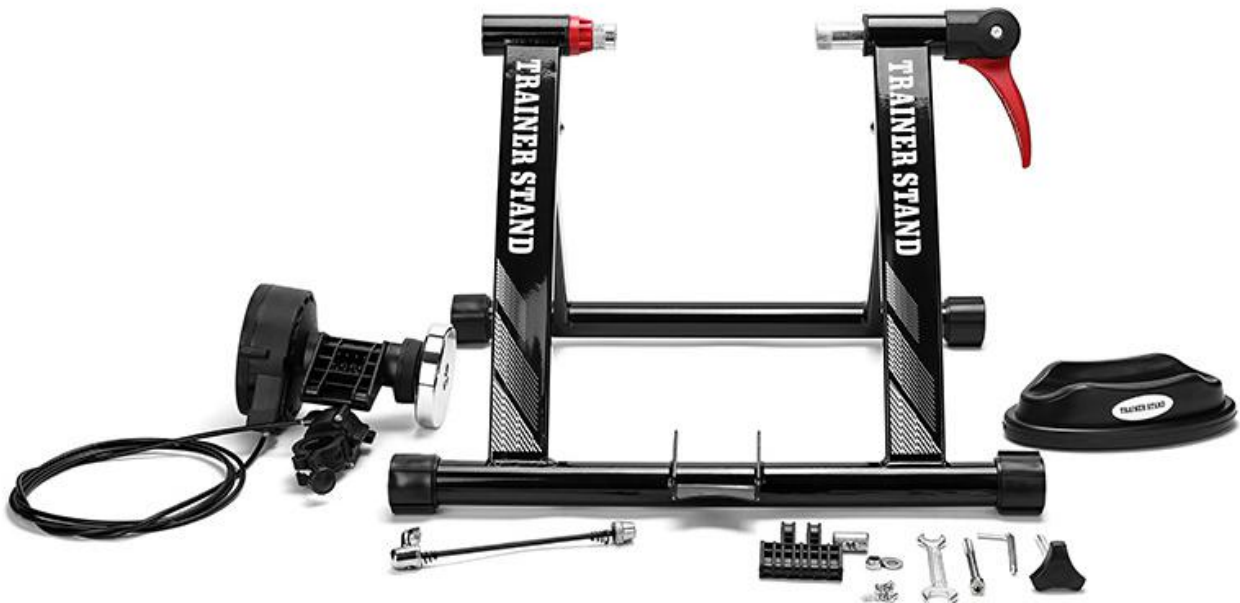

Three-point load-bearing design: the load-bearing is more uniform. Removable, safer and more convenient

Large capacity: durable alloy steel frame. Large limited load of 25kg, actual load of 80kg is no problem, strong and durable

Adjustable shelf: panel length 38.5 cm width 14.5 cm. Adjustable, suitable for all kinds of bicycles. Easy to install. Very suitable for use with backpacks, baskets, etc.!

CRLR21
UPC#769256712951

Indoor Outdoor Sport
Training Stand 6-speed Wire
Control Home Cycle Trainer
MTB Road Bicycle I
Tool