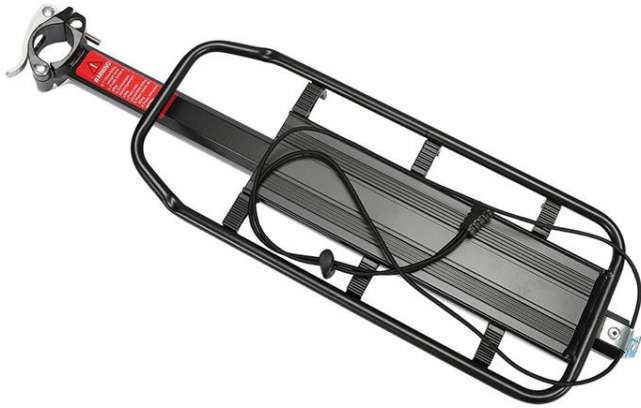

GCRBS33
UPC#769256712654

LUGGAGE RACK

CRLR11
UPC#769256712784

Quick Release Design
Aluminum Alloy Material
Foldable Bicycle Luggage Rack

CRLR12
UPC#769256712784

Material:Aluminum alloy

Color:Black

size:55X14.5cm, board:35.5x14.5cm