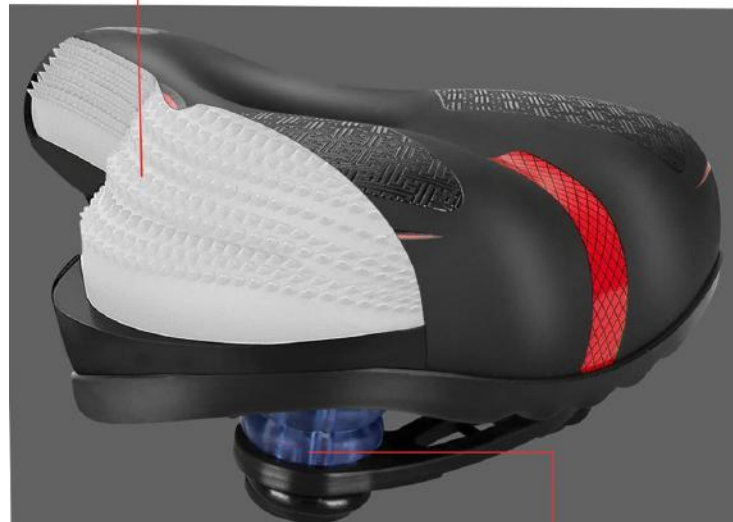

CRBS27
UPC#769256712517

✓ **Air Ventilation**

✓ **Non-slip Surface**

✓ **Reflective Strips**

Comfortable Memory Foam